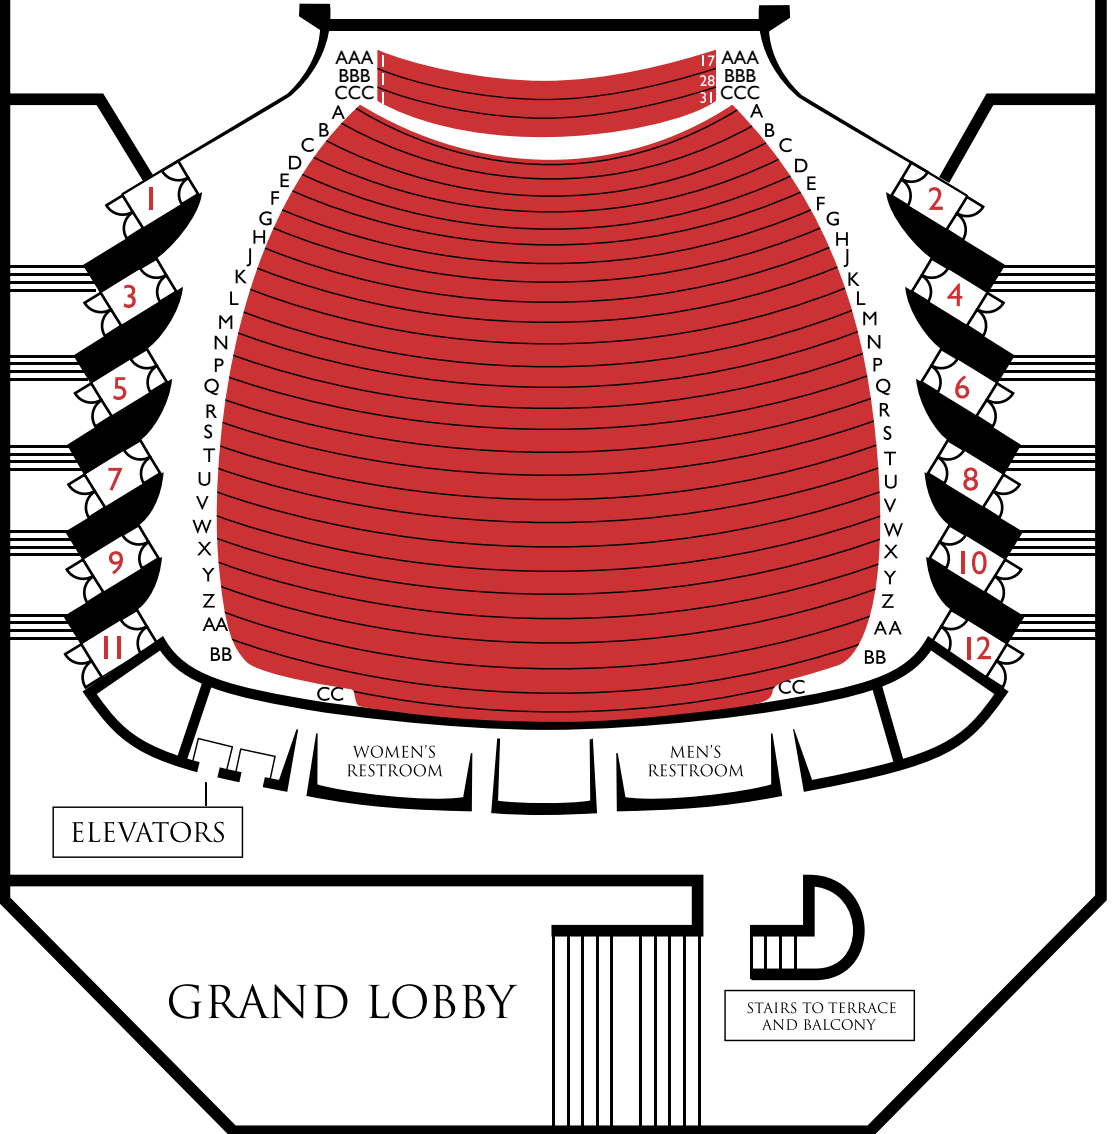

FIRST INTERSTATE CENTER | for the arts STAGE

TERRACE SEATING LEVEL

BALCONY SEATING LEVEL