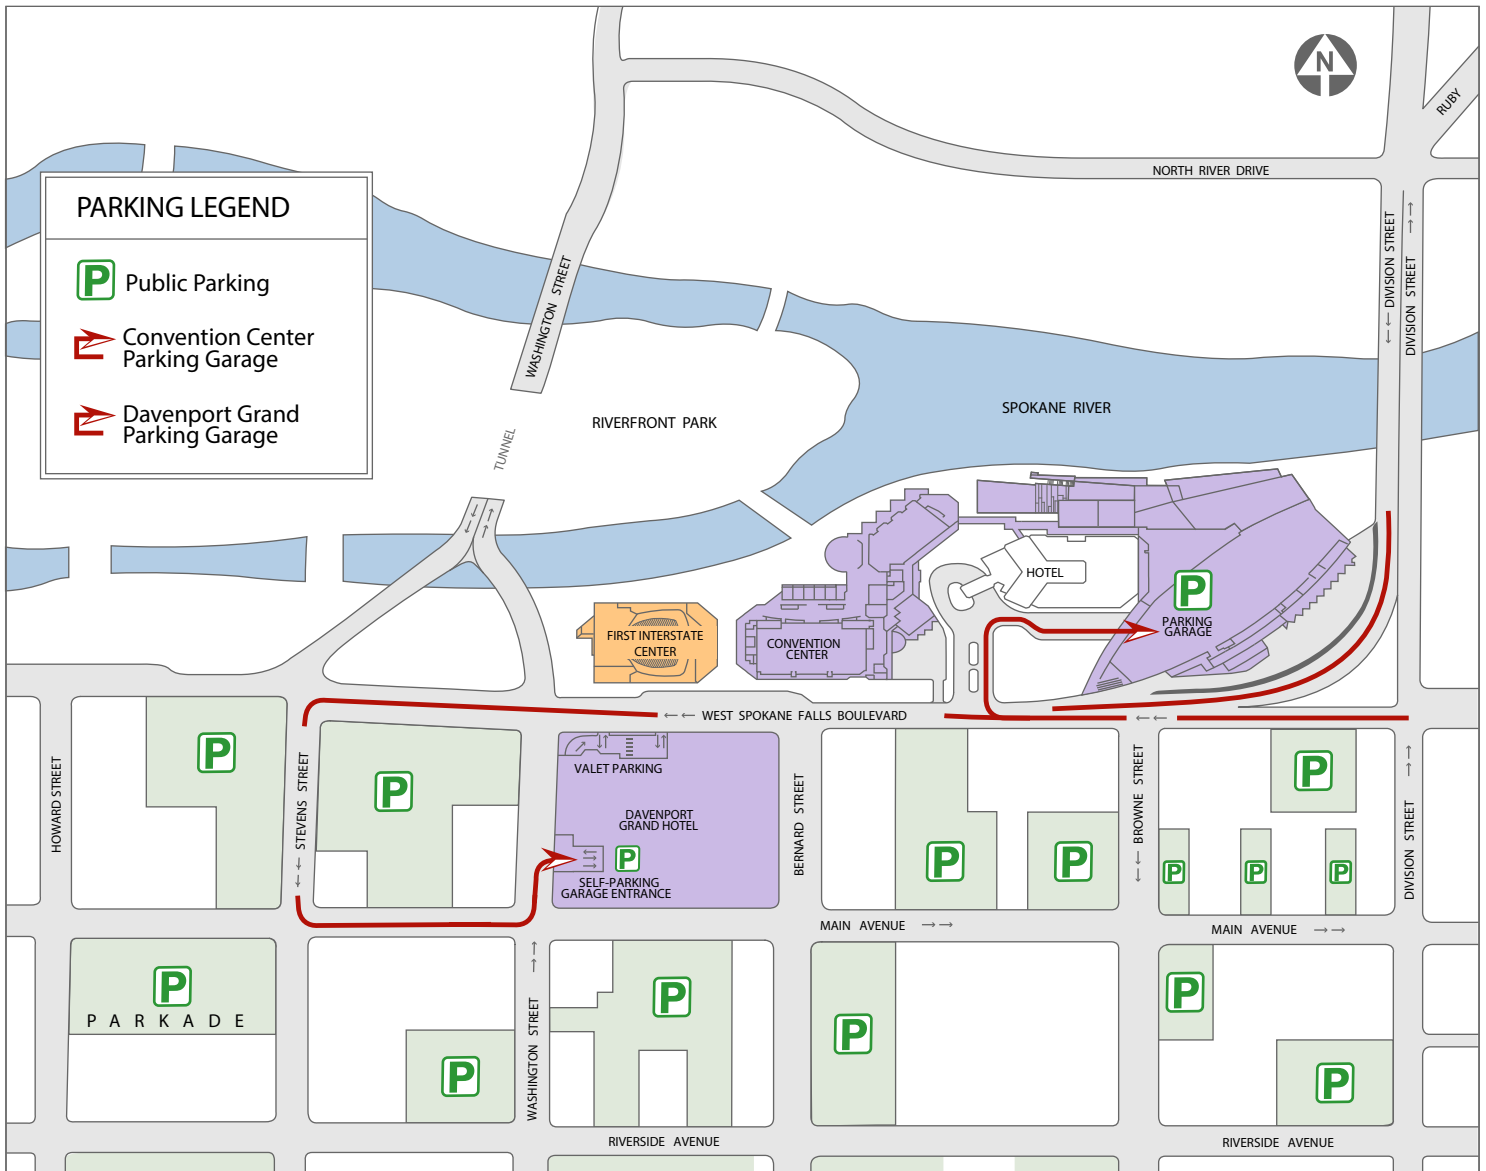

FIRST INTERSTATE CENTER

for the arts

DIRECTIONS TO THE CONVENTION CENTER PARKING GARAGE (FROM HWY 2 & 395 (DIVISION ST.))

Follow Division Street toward Downtown Spokane. Stay in the far right lane as you cross the bridge, Division Street turns into Spokane Falls Blvd. After the light, turn right onto Spokane Falls Court to access the Spokane Convention Center Parking Garage.

DIRECTIONS TO THE FIRST INTERSTATE CENTER FOR THE ARTS

From I-90 take Division St. (Newport/Colville) Exit 281. The off ramp turns into northbound Division St. Continue north and then turn left onto Spokane Falls Boulevard. Just after the second light, you will see the First Interstate Center for the Arts on the right.