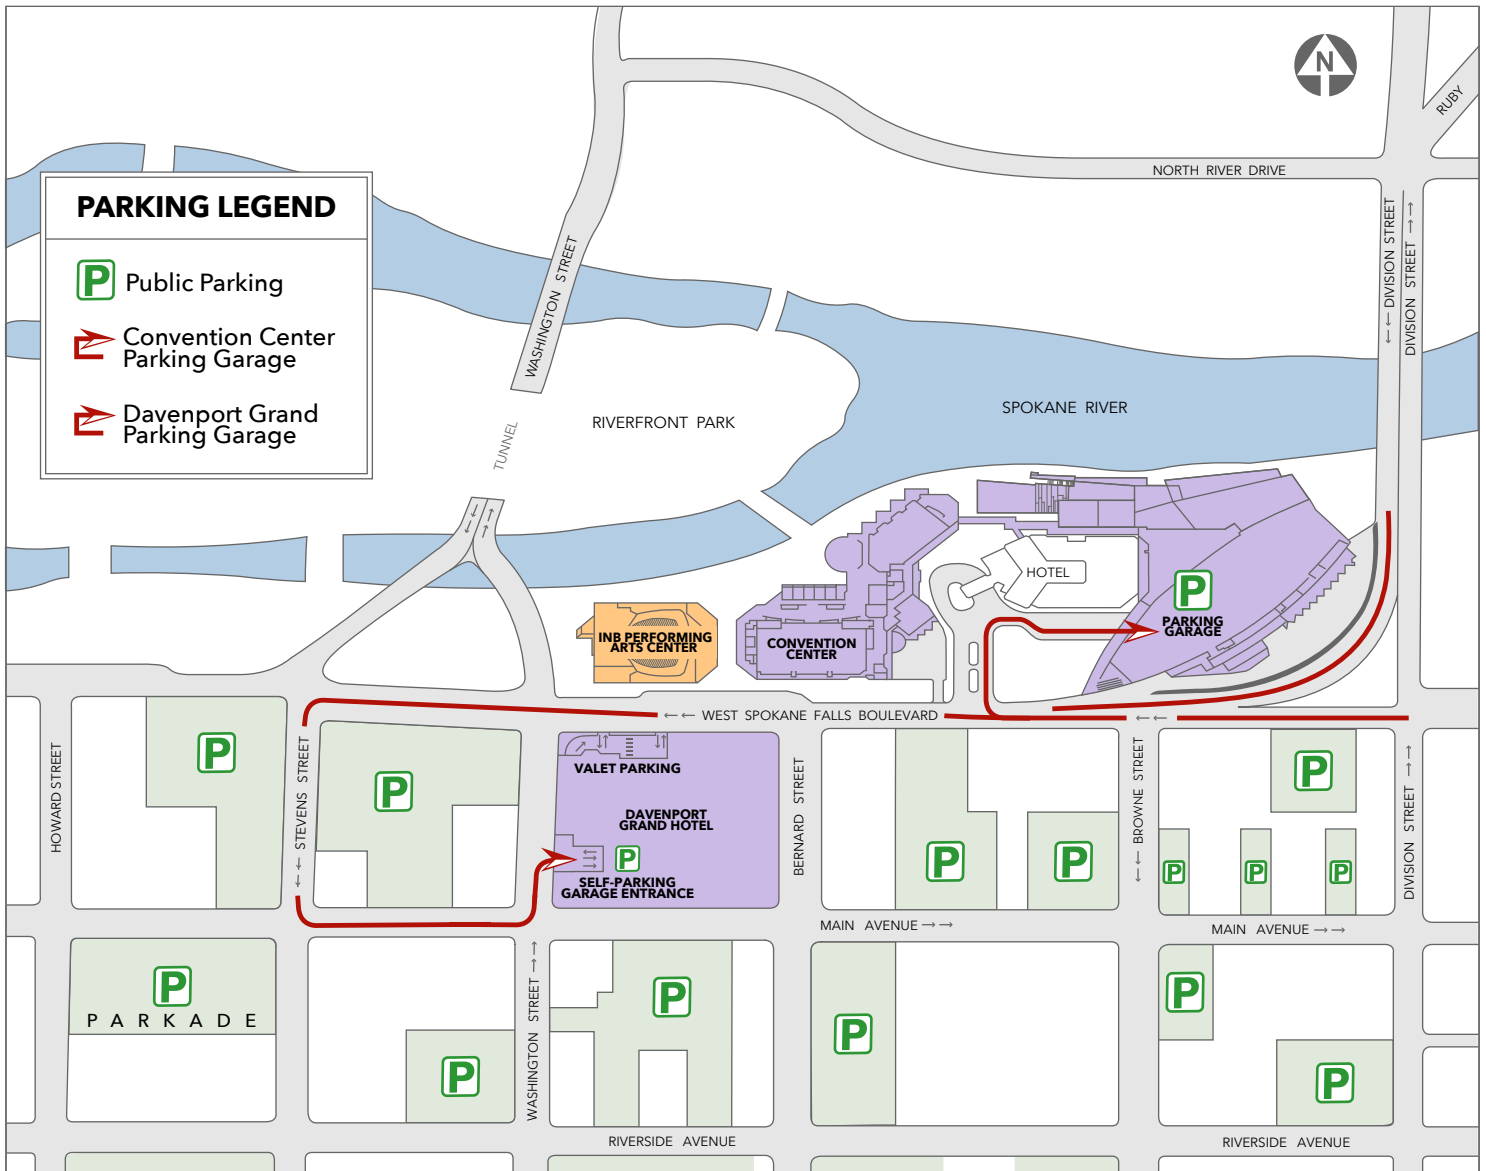

INB PERFORMING ARTS CENTER

DIRECTIONS TO THE CONVENTION CENTER PARKING GARAGE (FROM HWY 2 & 395 (DIVISION ST.))

Follow Division Street toward Downtown Spokane. Stay in the far right lane as you cross the bridge, Division Street turns into Spokane Falls Blvd. After the light, turn right onto Spokane Falls Court to access the Spokane Convention Center Parking Garage.

DIRECTIONS TO THE INB PERFORMING ARTS CENTER

From I-90 take Division St. (Newport/Colville) Exit 281. The off ramp turns into northbound Division St. Continue north and then turn left onto Spokane Falls Boulevard. Just after the second light, you will see the INB Performing Arts Center on the right.