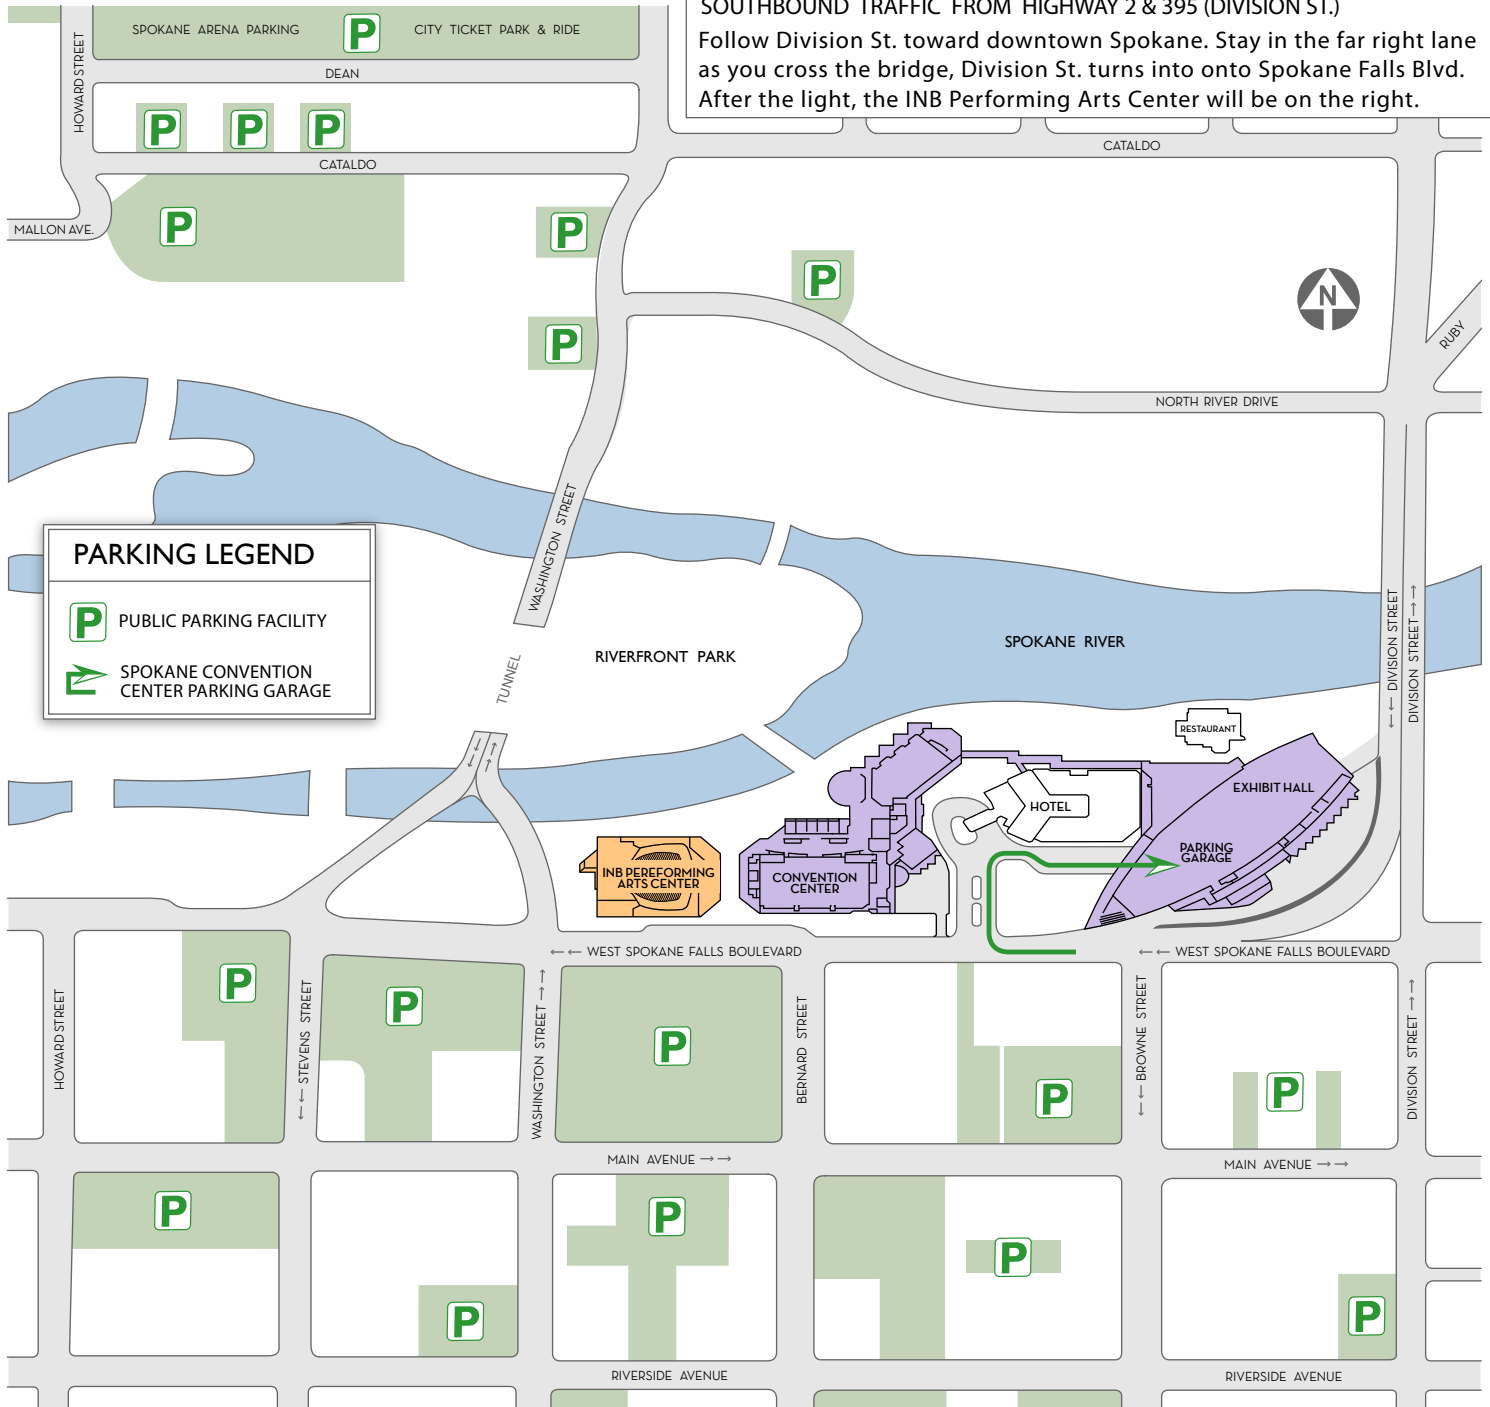

INB PERFORMING ARTS CENTER

SOUTHBOUND TRAFFIC FROM HIGHWAY 2 & 395 (DIVISION ST.)

Follow Division St. toward downtown Spokane. Stay in the far right lane as you cross the bridge, Division St. turns into onto Spokane Falls Blvd. After the light, the INB Performing Arts Center will be on the right.

DRIVING DIRECTIONS TO THE INB PERFORMING ARTS CENTER

From I-90 take Division St. (Newport/Colville) Exit 281. Off ramp turns into northbound Division St. Continue north to Spokane Falls Boulevard, turn left onto Spokane Falls Boulevard. Just after the next light, the INB Performing Arts Center will be on the right.