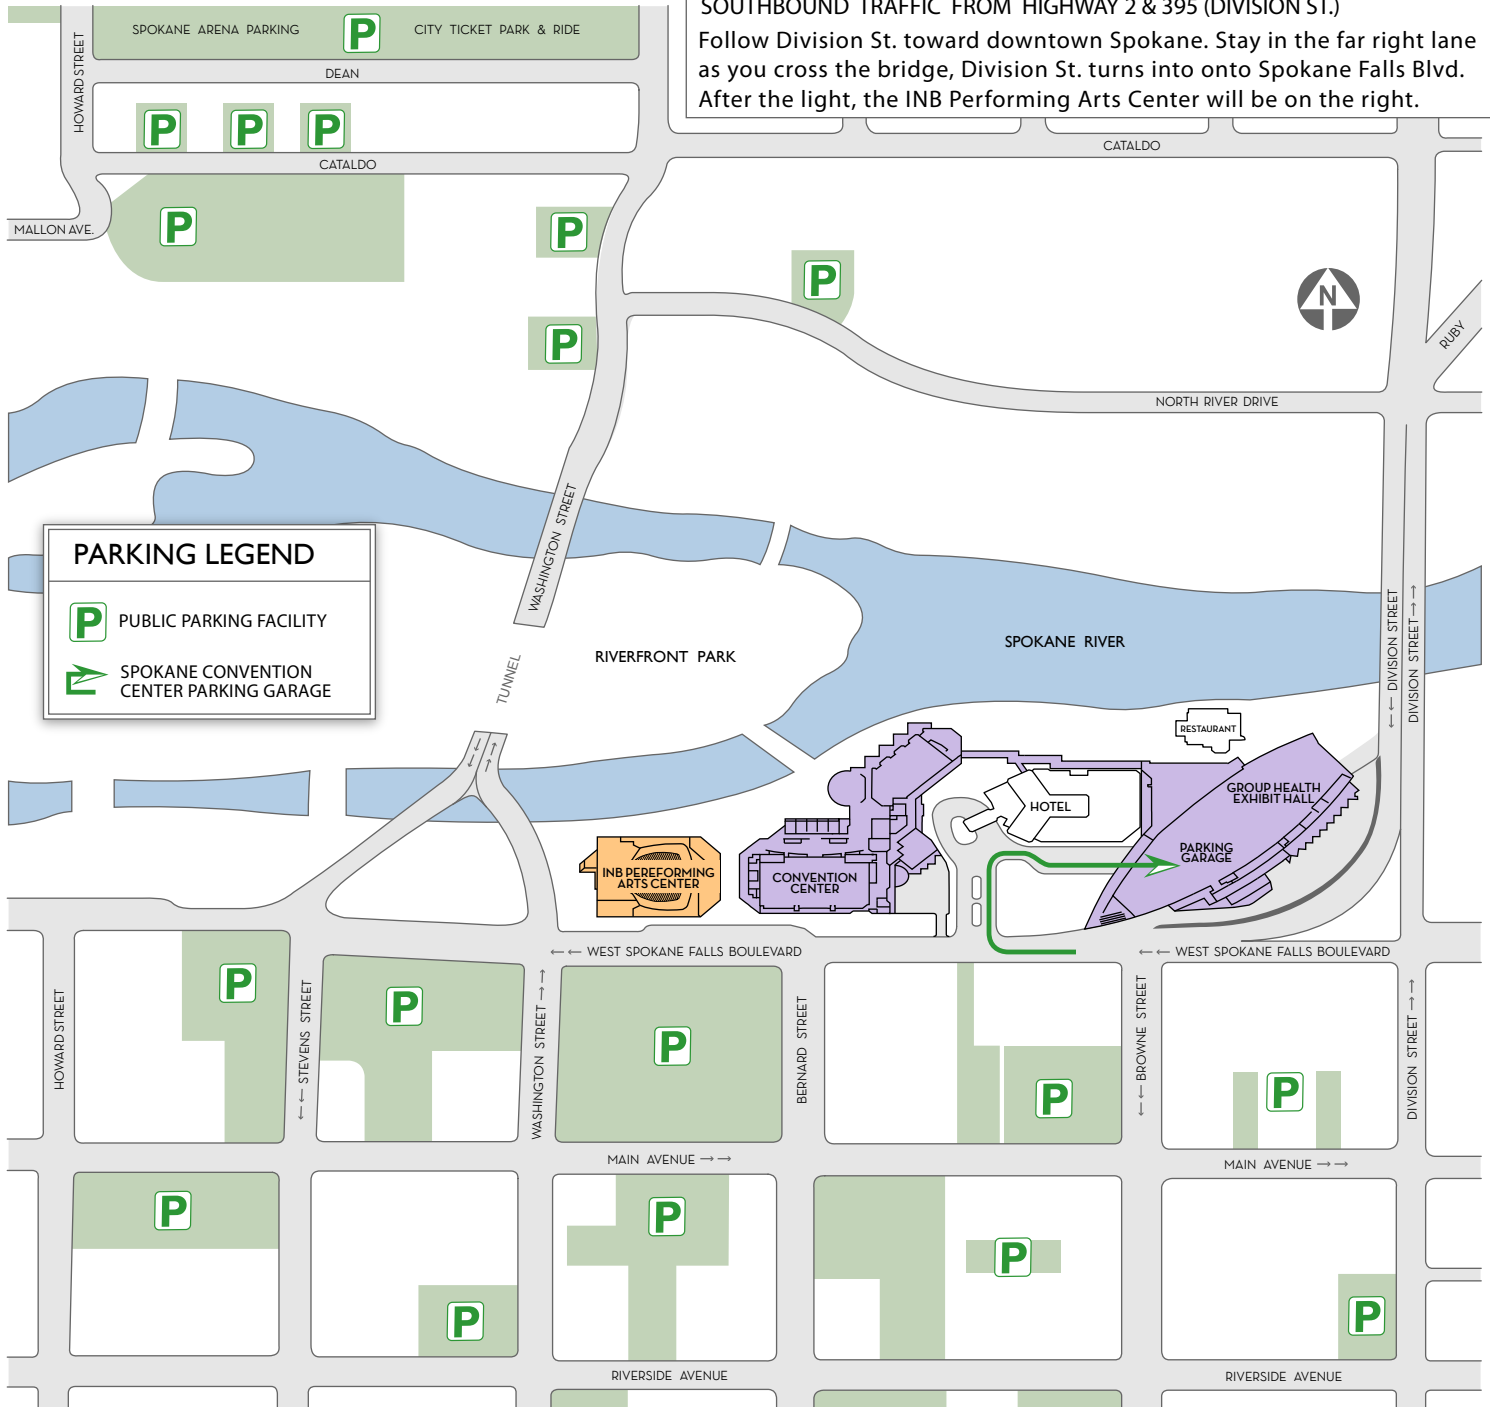

INB PERFORMING ARTS CENTER

SOUTHBOUND TRAFFIC FROM HIGHWAY 2 & 395 (DIVISION ST.)

Follow Division St. toward downtown Spokane. Stay in the far right lane as you cross the bridge, Division St. turns into onto Spokane Falls Blvd. After the light, the INB Performing Arts Center will be on the right.

DRIVING DIRECTIONS TO THE INB PERFORMING ARTS CENTER

From I-90 take Division St. (Newport/Colville) Exit 281. Off ramp turns into northbound Division St. Continue north to Spokane Falls Boulevard, turn left onto Spokane Falls Boulevard. Just after the next light, the INB Performing Arts Center will be on the right.